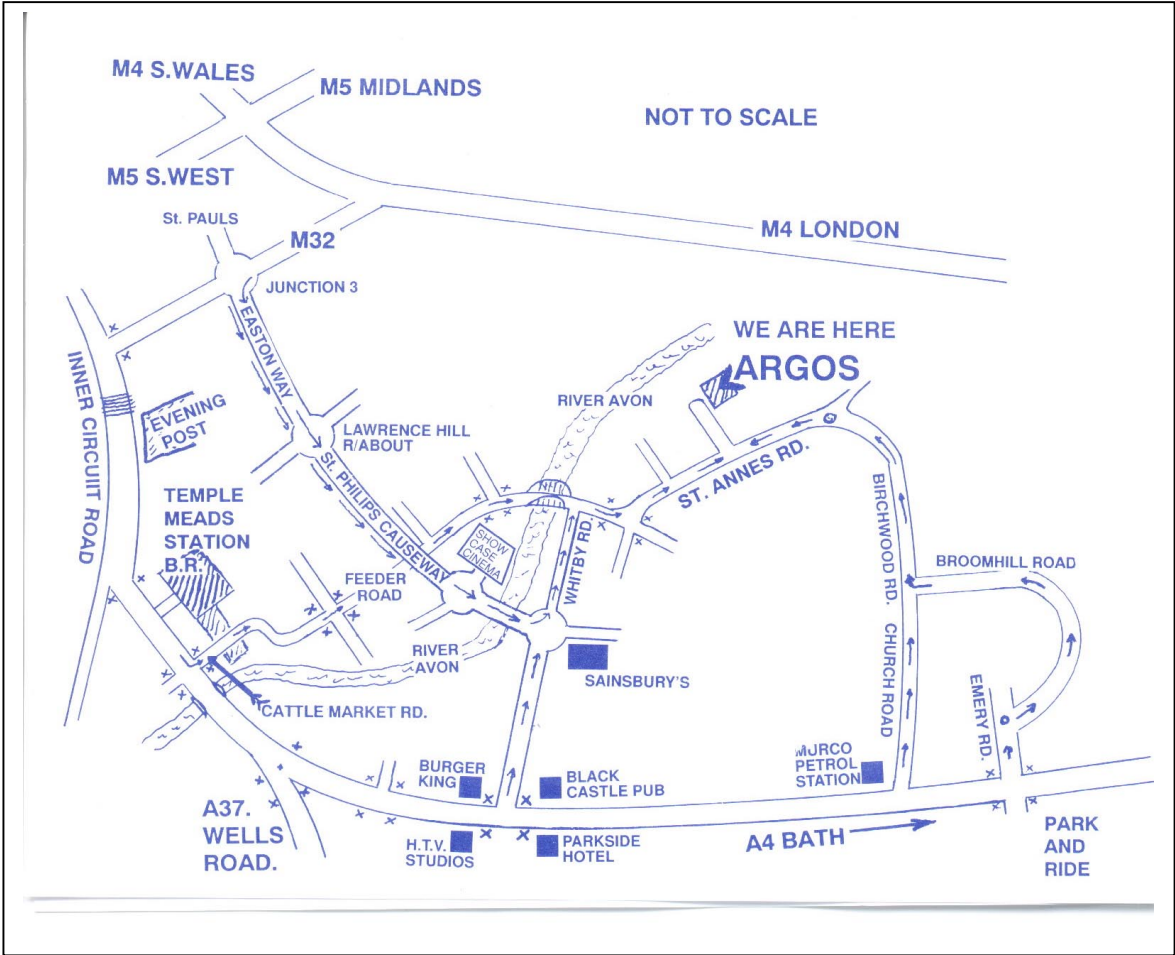

MAP

<u>Opening times:</u>	
Mon - Fri	8am - 4pm
Saturday	9am - 12pm

<u>Address:</u>
Unit 12, Riverside Business Park
St Annes Road
St Annes
Bristol
BS4 4ED

website - www.argoscycles.com

e-mail - info@argoscycles.com